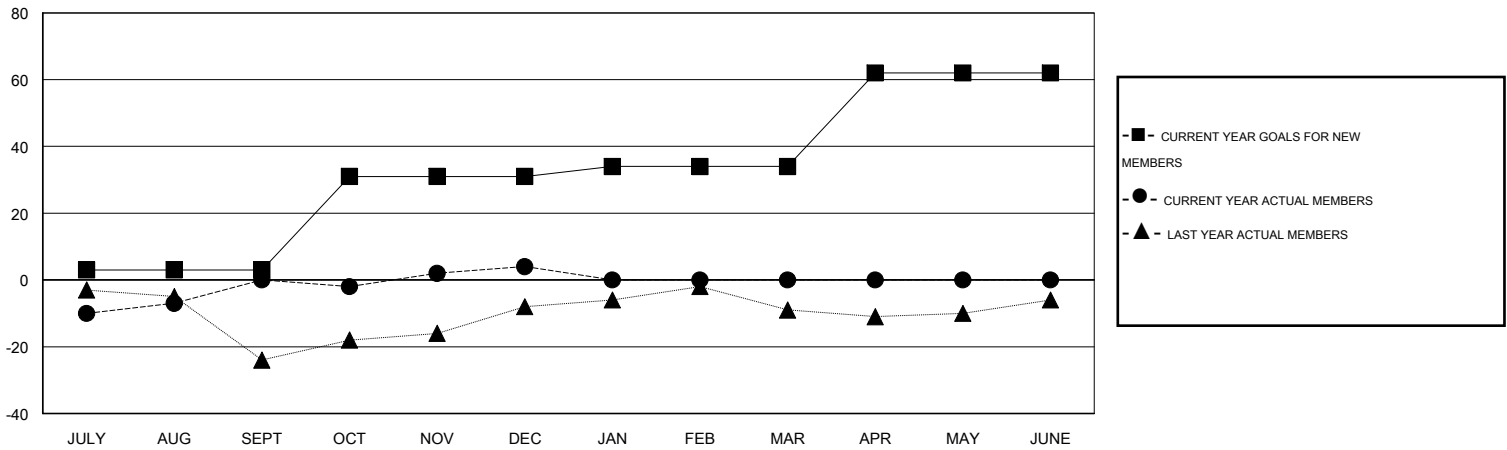

# MONTHLY MEMBERSHIP PROGRESS REPORT

District 202 J

Results as of: 12/31/2016

GMT: Huck Taingahue

LOCATION NEW ZEALAND

GMT CA 7

Clubs					Members				
RESULTS FOR 2016-2017					RESULTS FOR 2016-2017				
QUARTER	NEW CLUB GOAL	NEW CLUBS	DROPPED CLUBS	NET GAIN/LOSS	QUARTER	NEW MEMBER GOAL	CHARTER AND NEW MEMBERS ADDED	DROPPED MEMBERS	NET GAIN/LOSS
JULY/AUG/SEPT	0	0	0	0	JULY/AUG/SEPT	3	21	21	0
OCT/NOV/DEC	1	0	0	0	OCT/NOV/DEC	28	21	17	4
JAN/FEB/MAR	0	0	0	0	JAN/FEB/MAR	3	0	0	0
APR/MAY/JUNE	1	0	0	0	APR/MAY/JUNE	28	0	0	0

GOALS AND ACTUAL NEW CLUBS CUMULATIVE

GOALS AND ACTUAL MEMBERS CUMULATIVE

DROPPED CLUBS: 0	18 CLUBS OF 39 ADDED 1 OR MORE NEW MEMBERS	<b>GENDER DISTRIBUTION</b>
		MALE 989 (76.79%)
		FEMALE 299 (23.21%)
<b>DROPPED MEMBERS</b>	<a href="#">CLICK HERE FOR HEALTH ASSESSMENT DATA</a>	<b>FAMILY UNIT MEMBERS</b> 56
DECEASED 7		HEAD OF HOUSEHOLD 28
CLUB CANCELLED 0		NON-HEAD OF HOUSEHOLD 28
OTHER 31		
<b>TOTAL 38</b>		