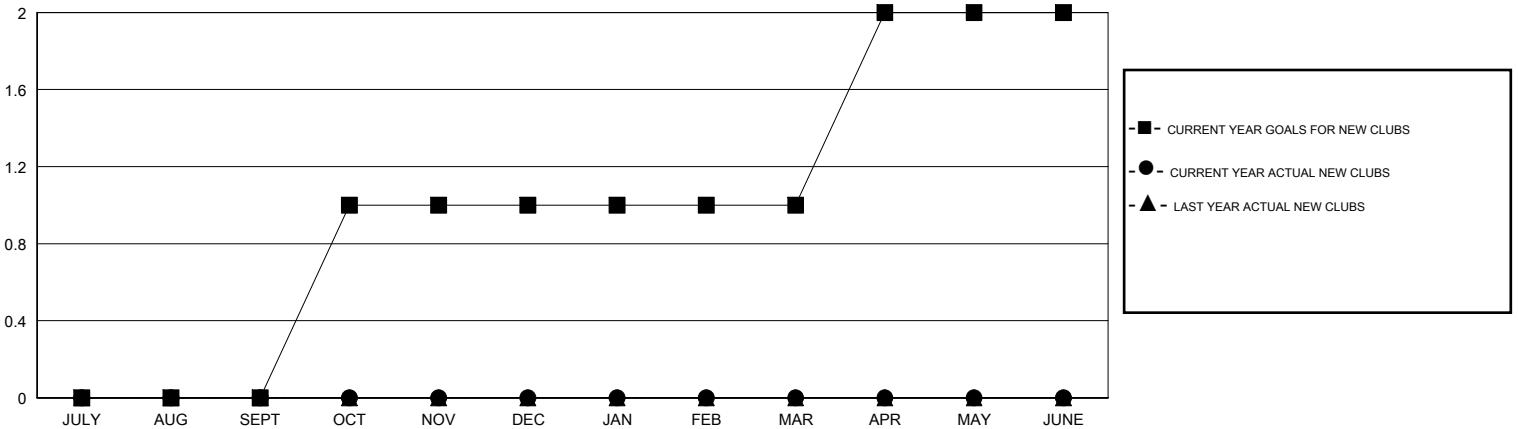

# MONTHLY MEMBERSHIP PROGRESS REPORT

District 202 J

Results as of: 12/31/2016

GMT: Huck Taingahue

LOCATION NEW ZEALAND

GMT CA 7

Clubs					Members				
RESULTS FOR 2016-2017					RESULTS FOR 2016-2017				
QUARTER	NEW CLUB GOAL	NEW CLUBS	DROPPED CLUBS	NET GAIN/LOSS	QUARTER	NEW MEMBER GOAL	CHARTER AND NEW MEMBERS ADDED	DROPPED MEMBERS	NET GAIN/LOSS
JULY/AUG/SEPT	0	0	0	0	JULY/AUG/SEPT	3	21	21	0
OCT/NOV/DEC	1	0	0	0	OCT/NOV/DEC	28	21	17	4
JAN/FEB/MAR	0	0	0	0	JAN/FEB/MAR	3	0	0	0
APR/MAY/JUNE	1	0	0	0	APR/MAY/JUNE	28	0	0	0

GOALS AND ACTUAL NEW CLUBS CUMULATIVE

GOALS AND ACTUAL MEMBERS CUMULATIVE

DROPPED CLUBS: 0	18 CLUBS OF 39 ADDED 1 OR MORE NEW MEMBERS	<b>GENDER DISTRIBUTION</b>
		MALE 989 (76.79%)
		FEMALE 299 (23.21%)
<b>DROPPED MEMBERS</b>	<a href="#">CLICK HERE FOR HEALTH ASSESSMENT DATA</a>	<b>FAMILY UNIT MEMBERS</b> 56
DECEASED 7		HEAD OF HOUSEHOLD 28
CLUB CANCELLED 0		NON-HEAD OF HOUSEHOLD 28
OTHER 31		
<b>TOTAL 38</b>		